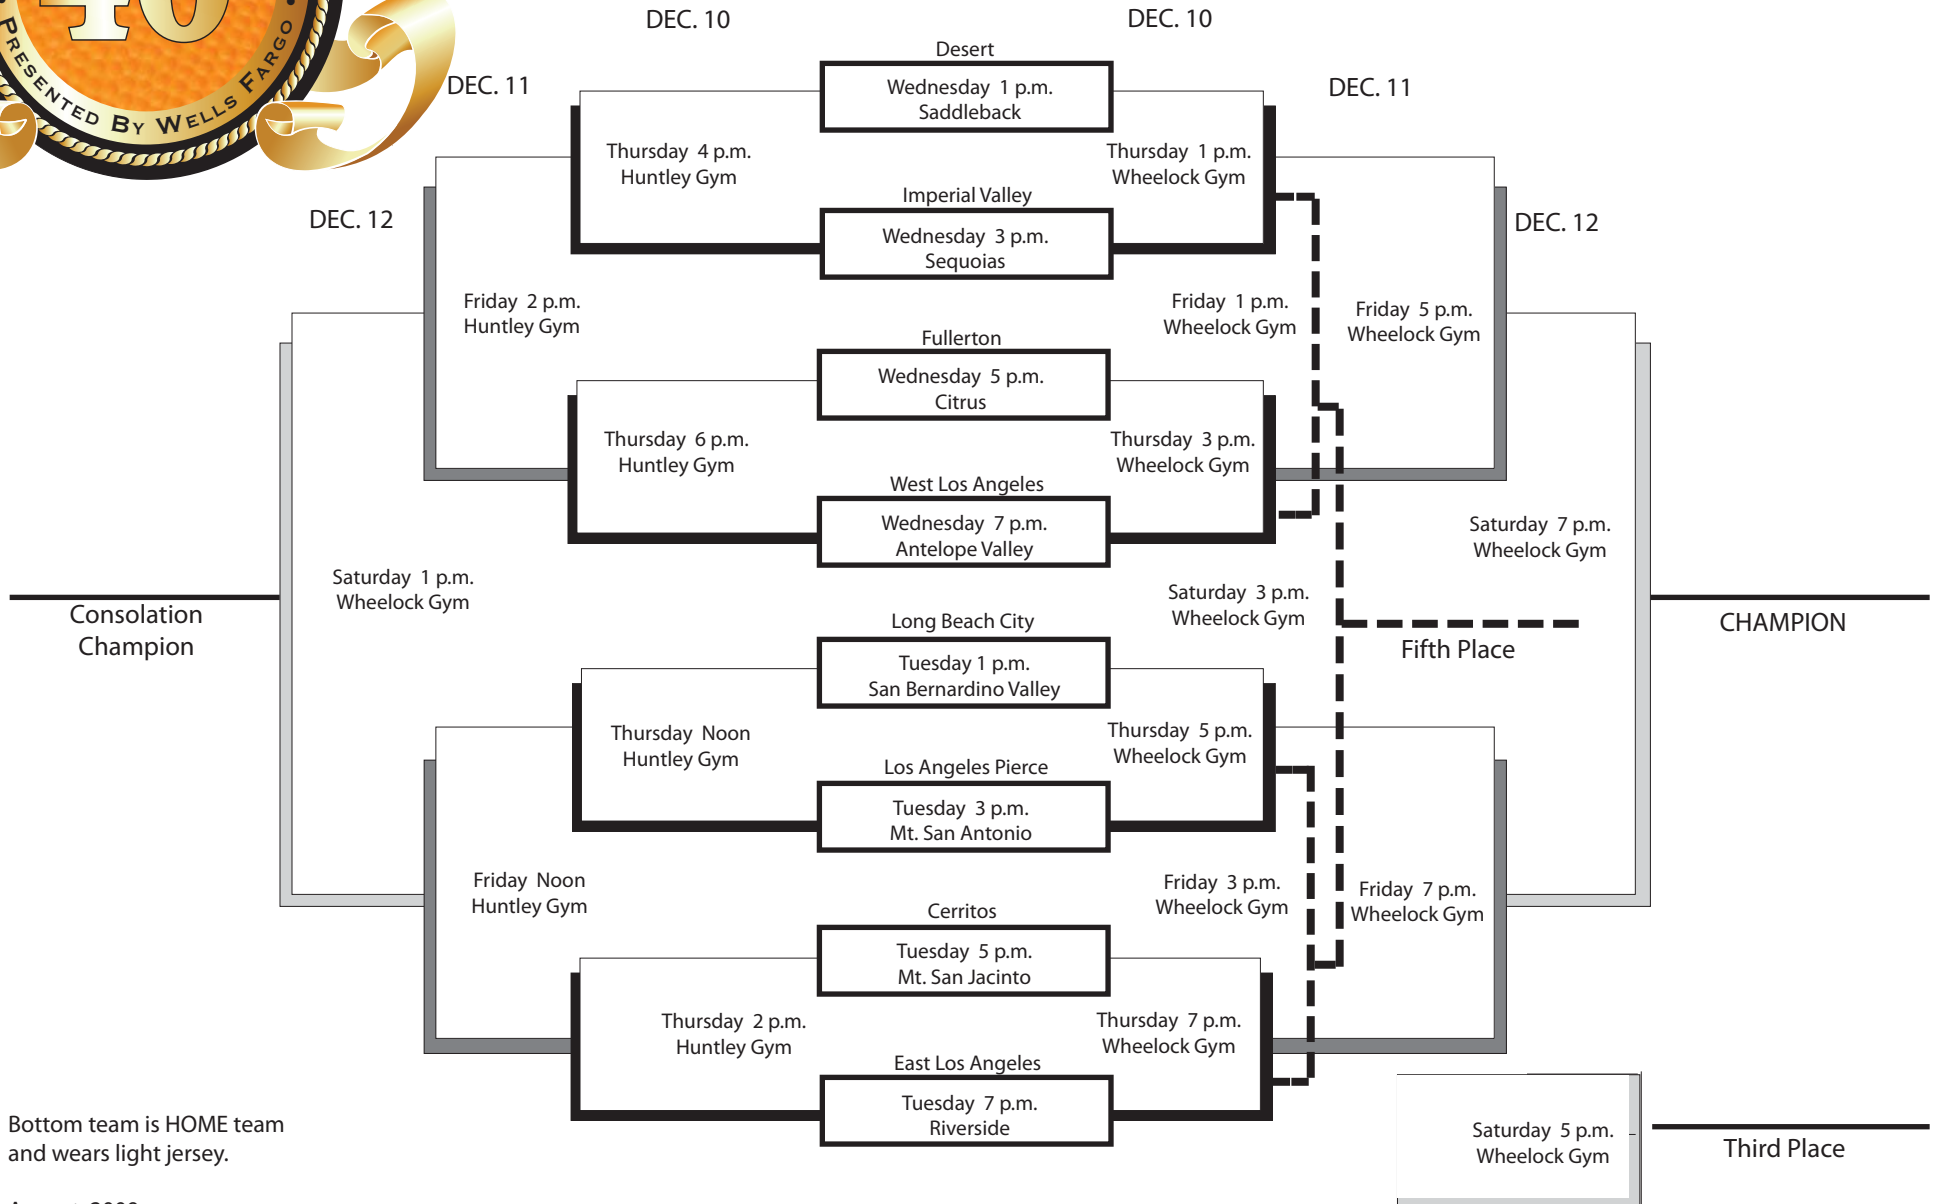

2009 Wells Fargo Holiday Basketball Tournament

at Riverside City College

DEC. 8, Tuesday — Lower Bracket
 DEC. 9, Wednesday — Upper Bracket

Bottom team is HOME team and wears light jersey.

August, 2009